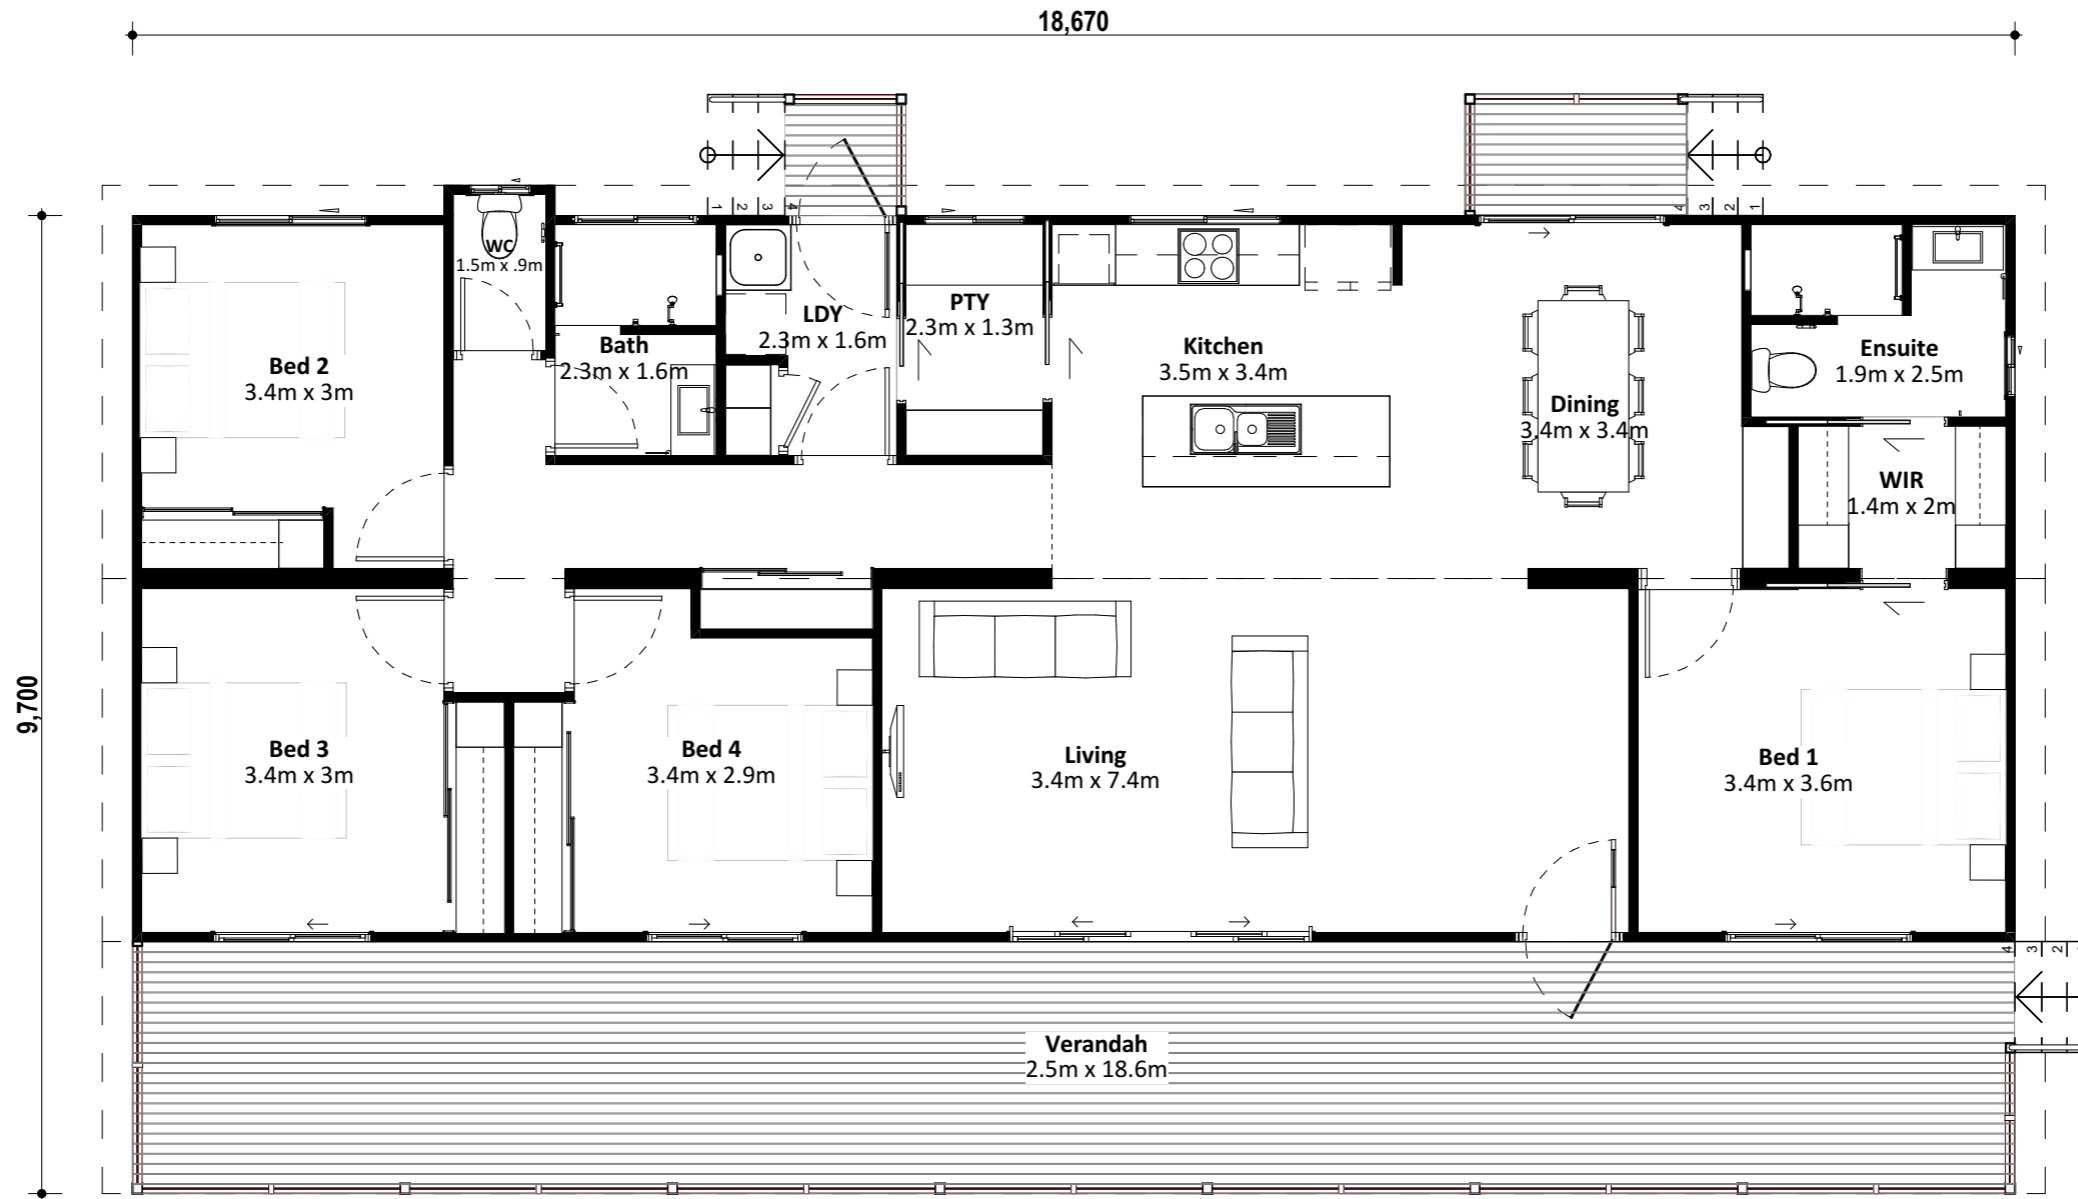

FLOOR PLAN MONTANA

FLOOR AREA	(m ²)
INTERNAL	134.75
VERANDAH	46.68
TOTAL	181.43

Freecall 1800 225 224 | info@ach.net.au | www.ach.net.au