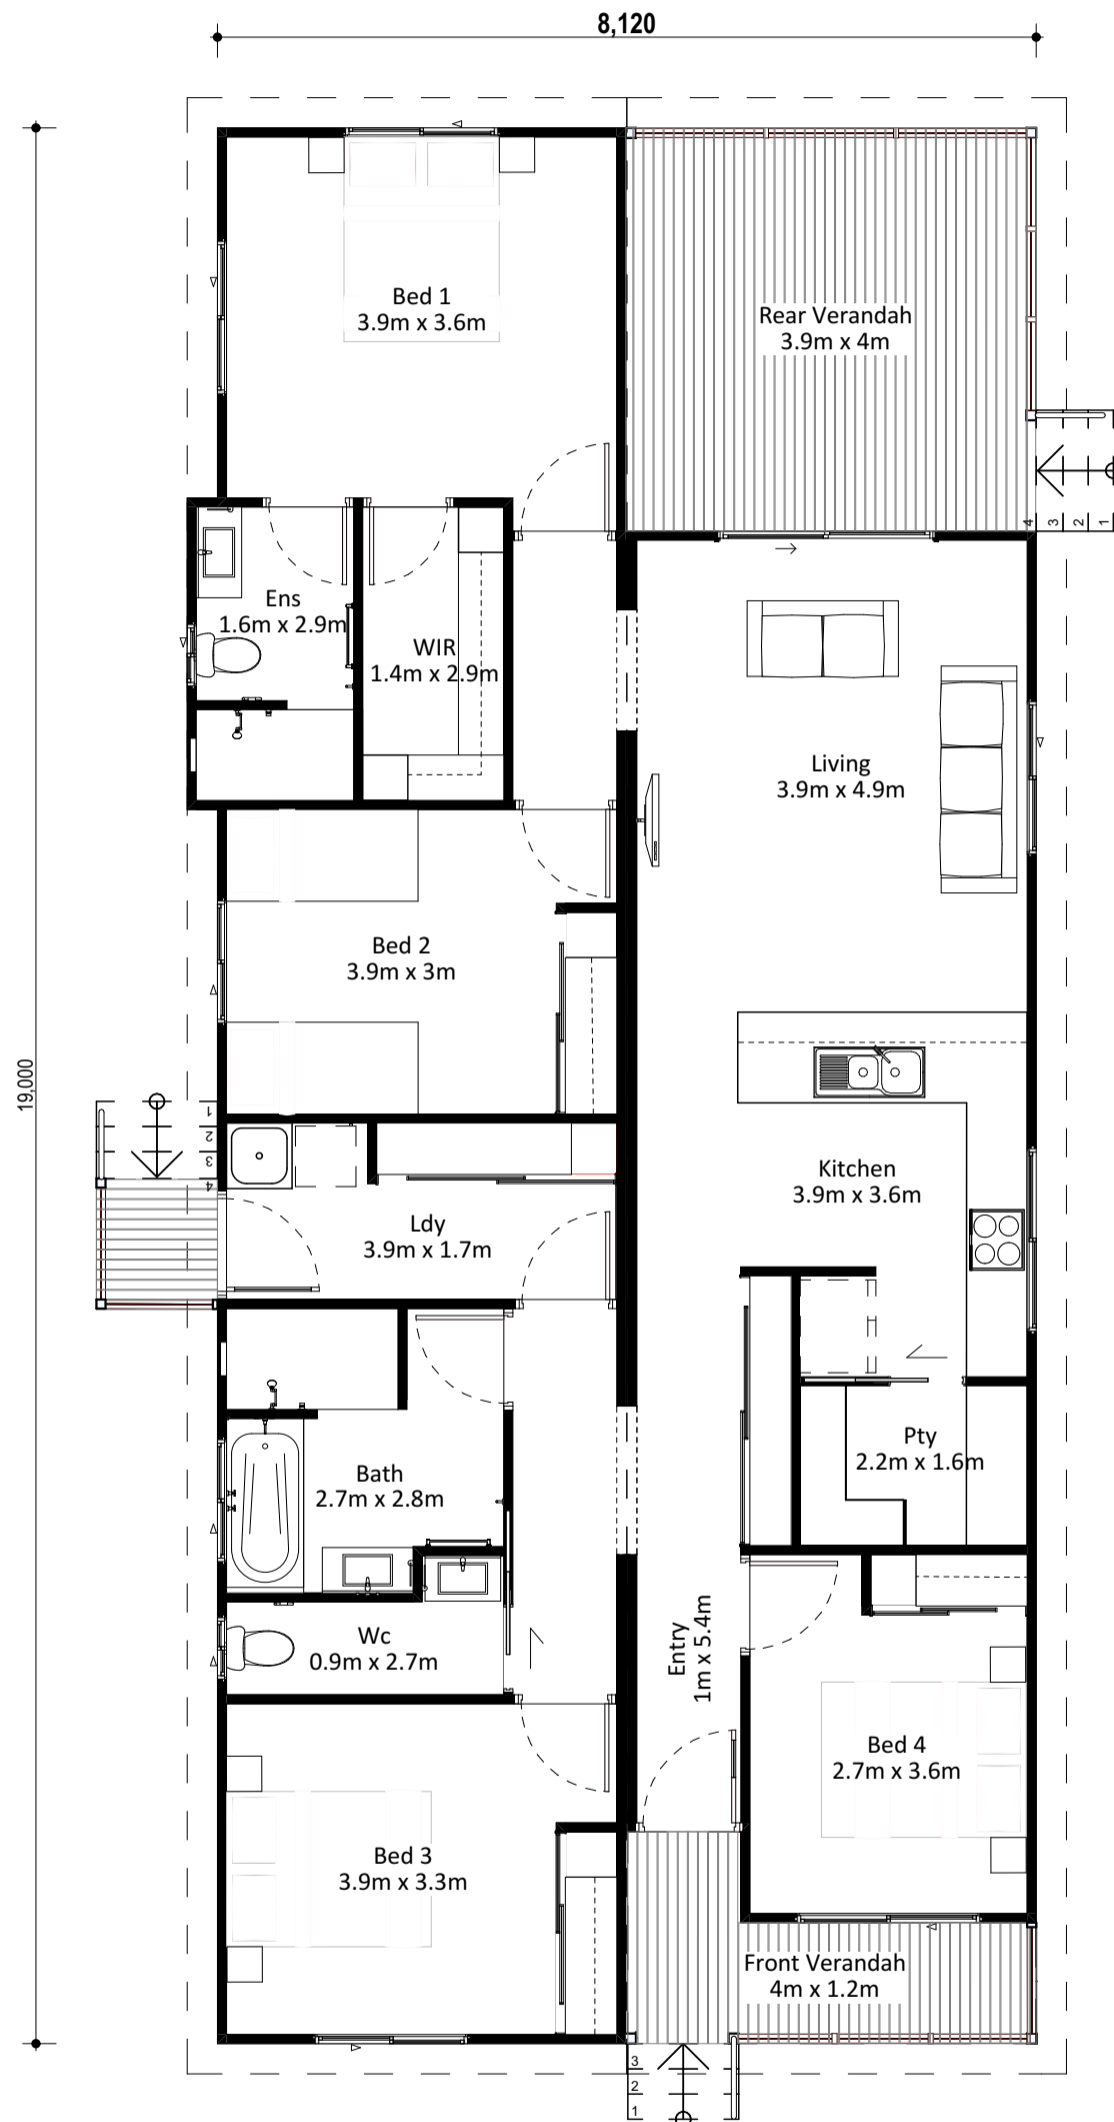

FLOOR PLAN DAKOTA 202

FLOOR AREA

	(m ²)
INTERNAL	133.06
FRONT VERANDAH	5.87
REAR VERANDAH	16.28
TOTAL	155.21

Freecall 1800 225 224 | info@ach.net.au | www.ach.net.au

Cabins and Studios | Homes | Home Parks | Accessible Designs | Camp Kitchens | Relocatable Buildings
Resort Accommodation | Amenities